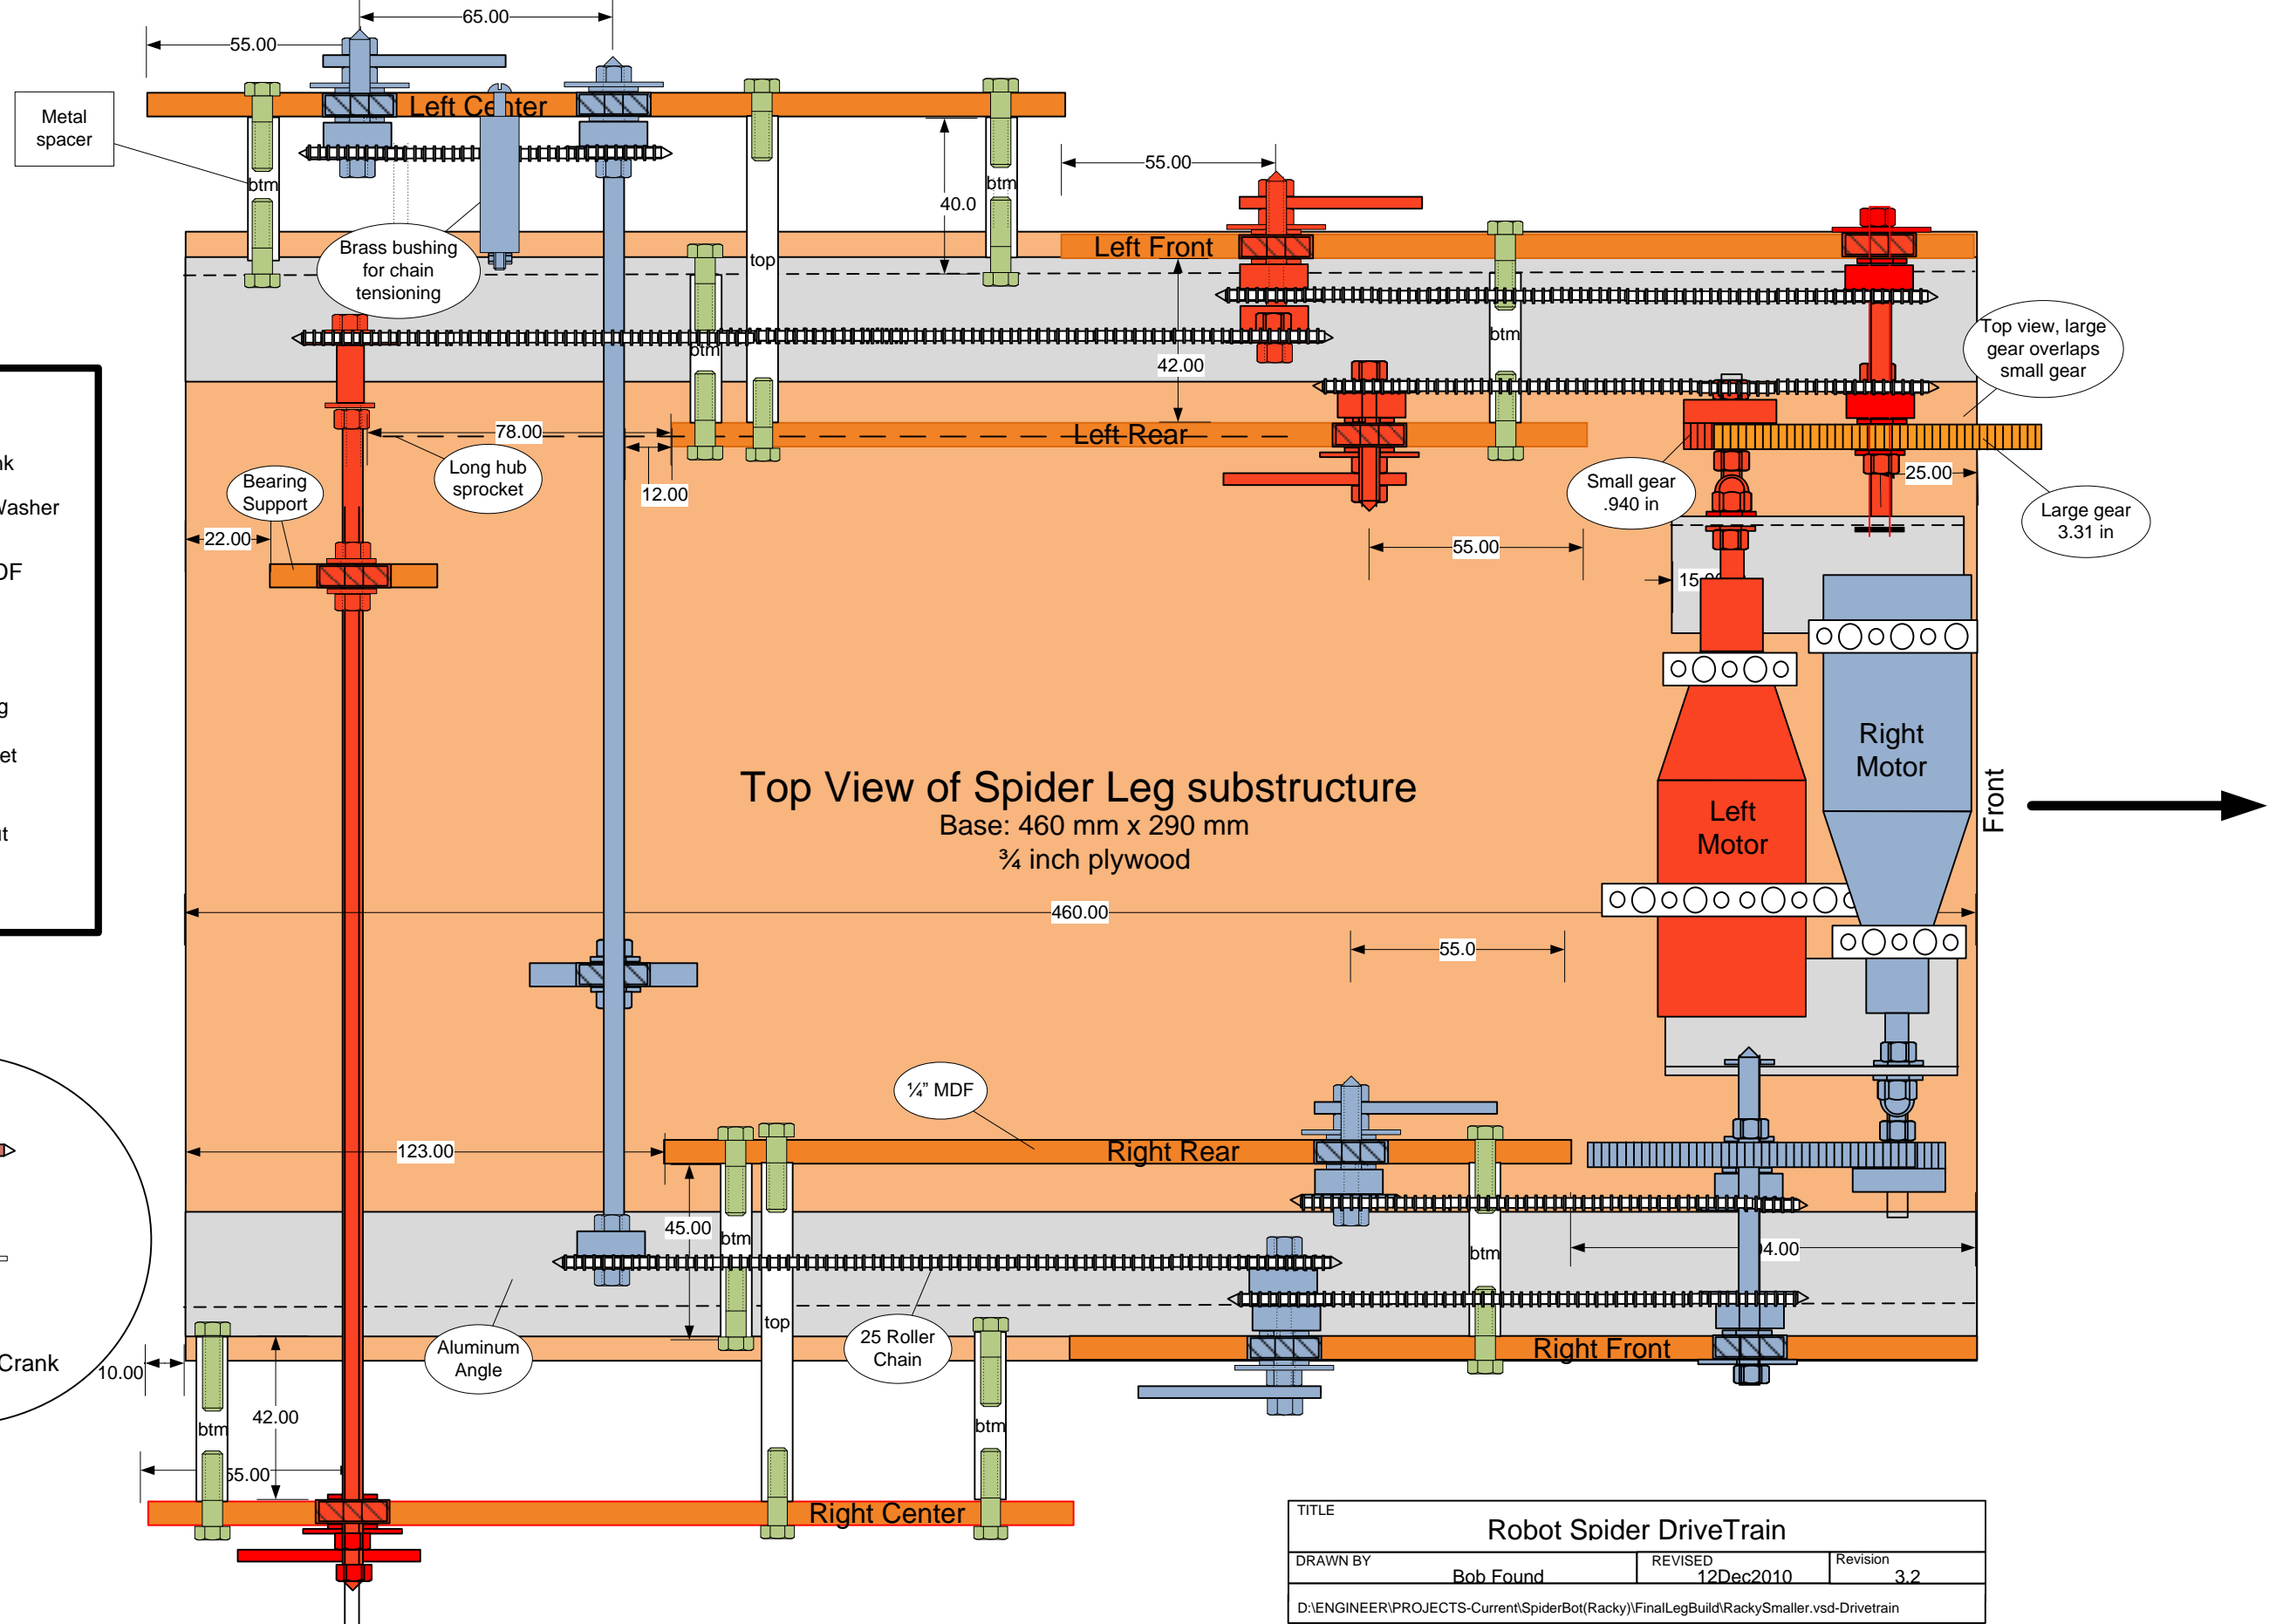

Legend

-  Crank
-  FenderWasher
-  1/4" MDF
-  Foot
-  Bearing
-  Sprocket
-  Lock Nut

TITLE		
Robot Spider DriveTrain		
DRAWN BY	REVISED	Revision
Bob Found	12Dec2010	3.2
D:\ENGINEER\PROJECTS-Current\SpiderBot(Racky)\FinalLegBuild\RackySmaller.vsd-Drivetrain		