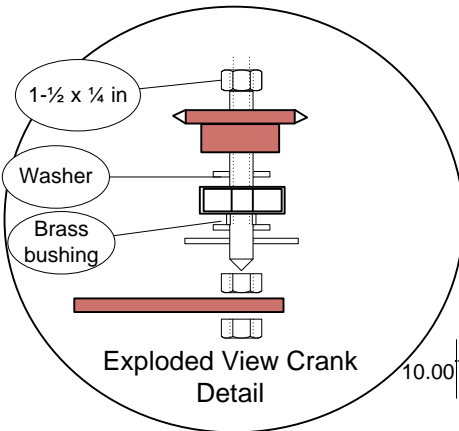

Legend

-  Crank
-  FenderWasher
-  1/4" MDF
-  Foot
-  Bearing
-  Sprocket
-  Lock Nut

TITLE		
Robot Spider DriveTrain		
DRAWN BY	REVISED	Revision
Bob Found	12Dec2010	3.2
D:\ENGINEER\PROJECTS-Current\SpiderBot(Racky)\FinalLegBuild\RackySmaller.vsd-Drivetrain		